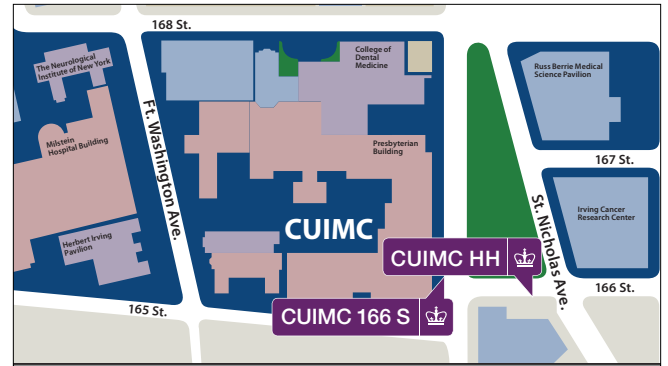

CUIMC Stops