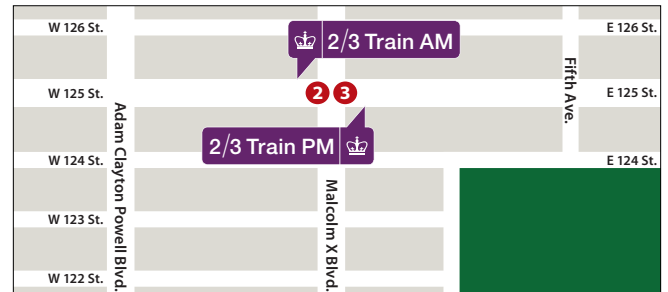

2/3 Train Stops