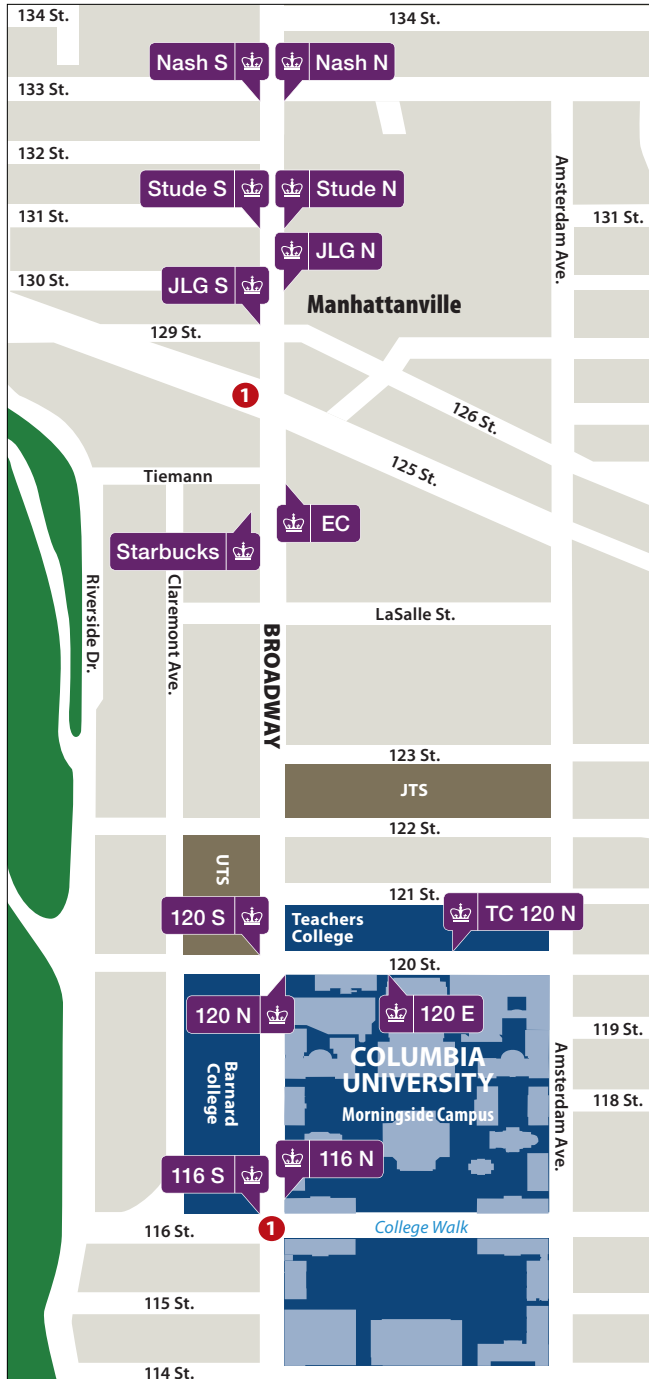

## STOP LOCATIONS

- 96: 214 West 96th St. (btwn. Broadway & Amsterdam facing East)
- 116 S: NW corner of 116th St. & Broadway (mid-day only) facing South
- 116 N: NE corner of 116th St. & Broadway facing North
- 120 E: 530 West 120th St. btwn. Broadway & Amsterdam (btwn. Pupun & Schapiro)
- 120 S: NW corner of 120th St. & Broadway facing South
- 120 N: SE corner of 120th St. & Broadway facing North
- Ⓐ Train AM: NW corner of 125th St. & St. Nicholas Ave. facing West
- Ⓐ Train PM: 125th St. btwn. St. Nicholas Ave. & Morningside
- ②/③ Train AM: 105 W 125th St. (in front of Staples)
- ②/③ Train PM: 72 W 125th St. (in front of Chipotle)
- CUIMC to HH: 3960 Broadway on 166th St. between Broadway & St. Nicholas facing East
- CUIMC 166 S: SW corner of 166th St. & Broadway facing S (Children's Hospital)

- EC: Employment Center, SE corner of Tiemann Place facing North
- HH (Harlem Hospital): SW corner of Lenox Ave. & 135th St. facing South
- HH (Harlem Hospital) PM: NW corner of 135th St. & Lenox Avenue facing West
- JLG S: NW corner of 129th St. & Broadway facing South
- JLG N: SE corner of 130th St. & Broadway facing North
- Metro N: NE corner of 125th St. & Madison Ave. facing North
- Nash S: SW corner of 133rd St. & Broadway facing South
- Nash N: SE corner of 133rd St. & Broadway facing North
- S'bucks: 3165 Broadway (SW corner of Broadway and Tiemann Place) facing South
- Stude S: SW corner of 131st St. & Broadway facing South
- Stude N: SE corner of 131st St. & Broadway facing North
- TC 120 N: 525 West 120th St. btwn Broadway & Amsterdam (Teacher's College)

## 96th Street Stop

## Harlem Hospital Stops